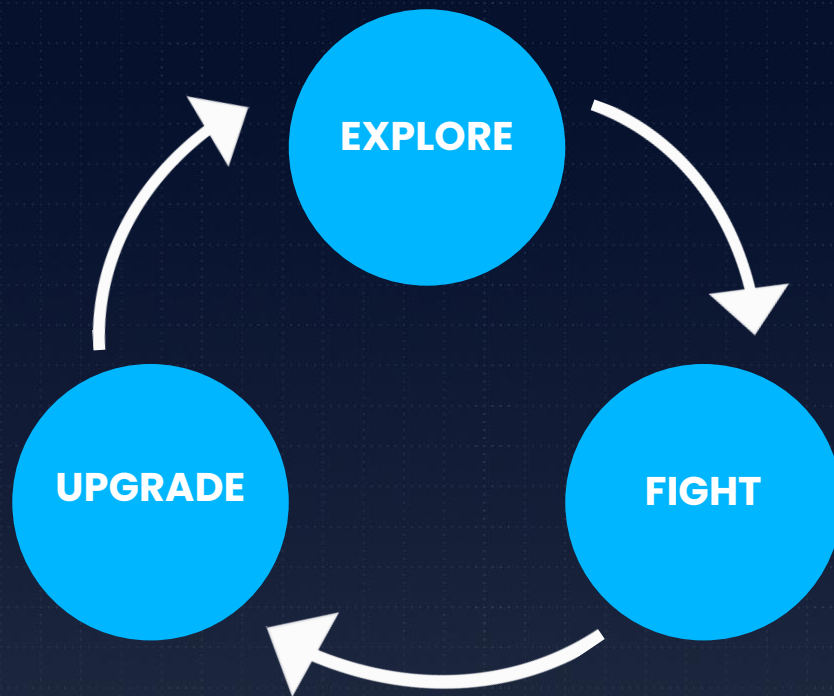

# WHAT IS A CORE LOOP?

**The central gameplay through which your entire game is built!**

- Minute to minute player interaction
- The most repeated set of actions in your game

# WHAT IS A CORE LOOP?

**The central gameplay through which your entire game is built!**

- Minute to minute player interaction
- The most repeated set of actions in your game
- The engine that enables your players to progress

# BASEBALL CORE LOOP